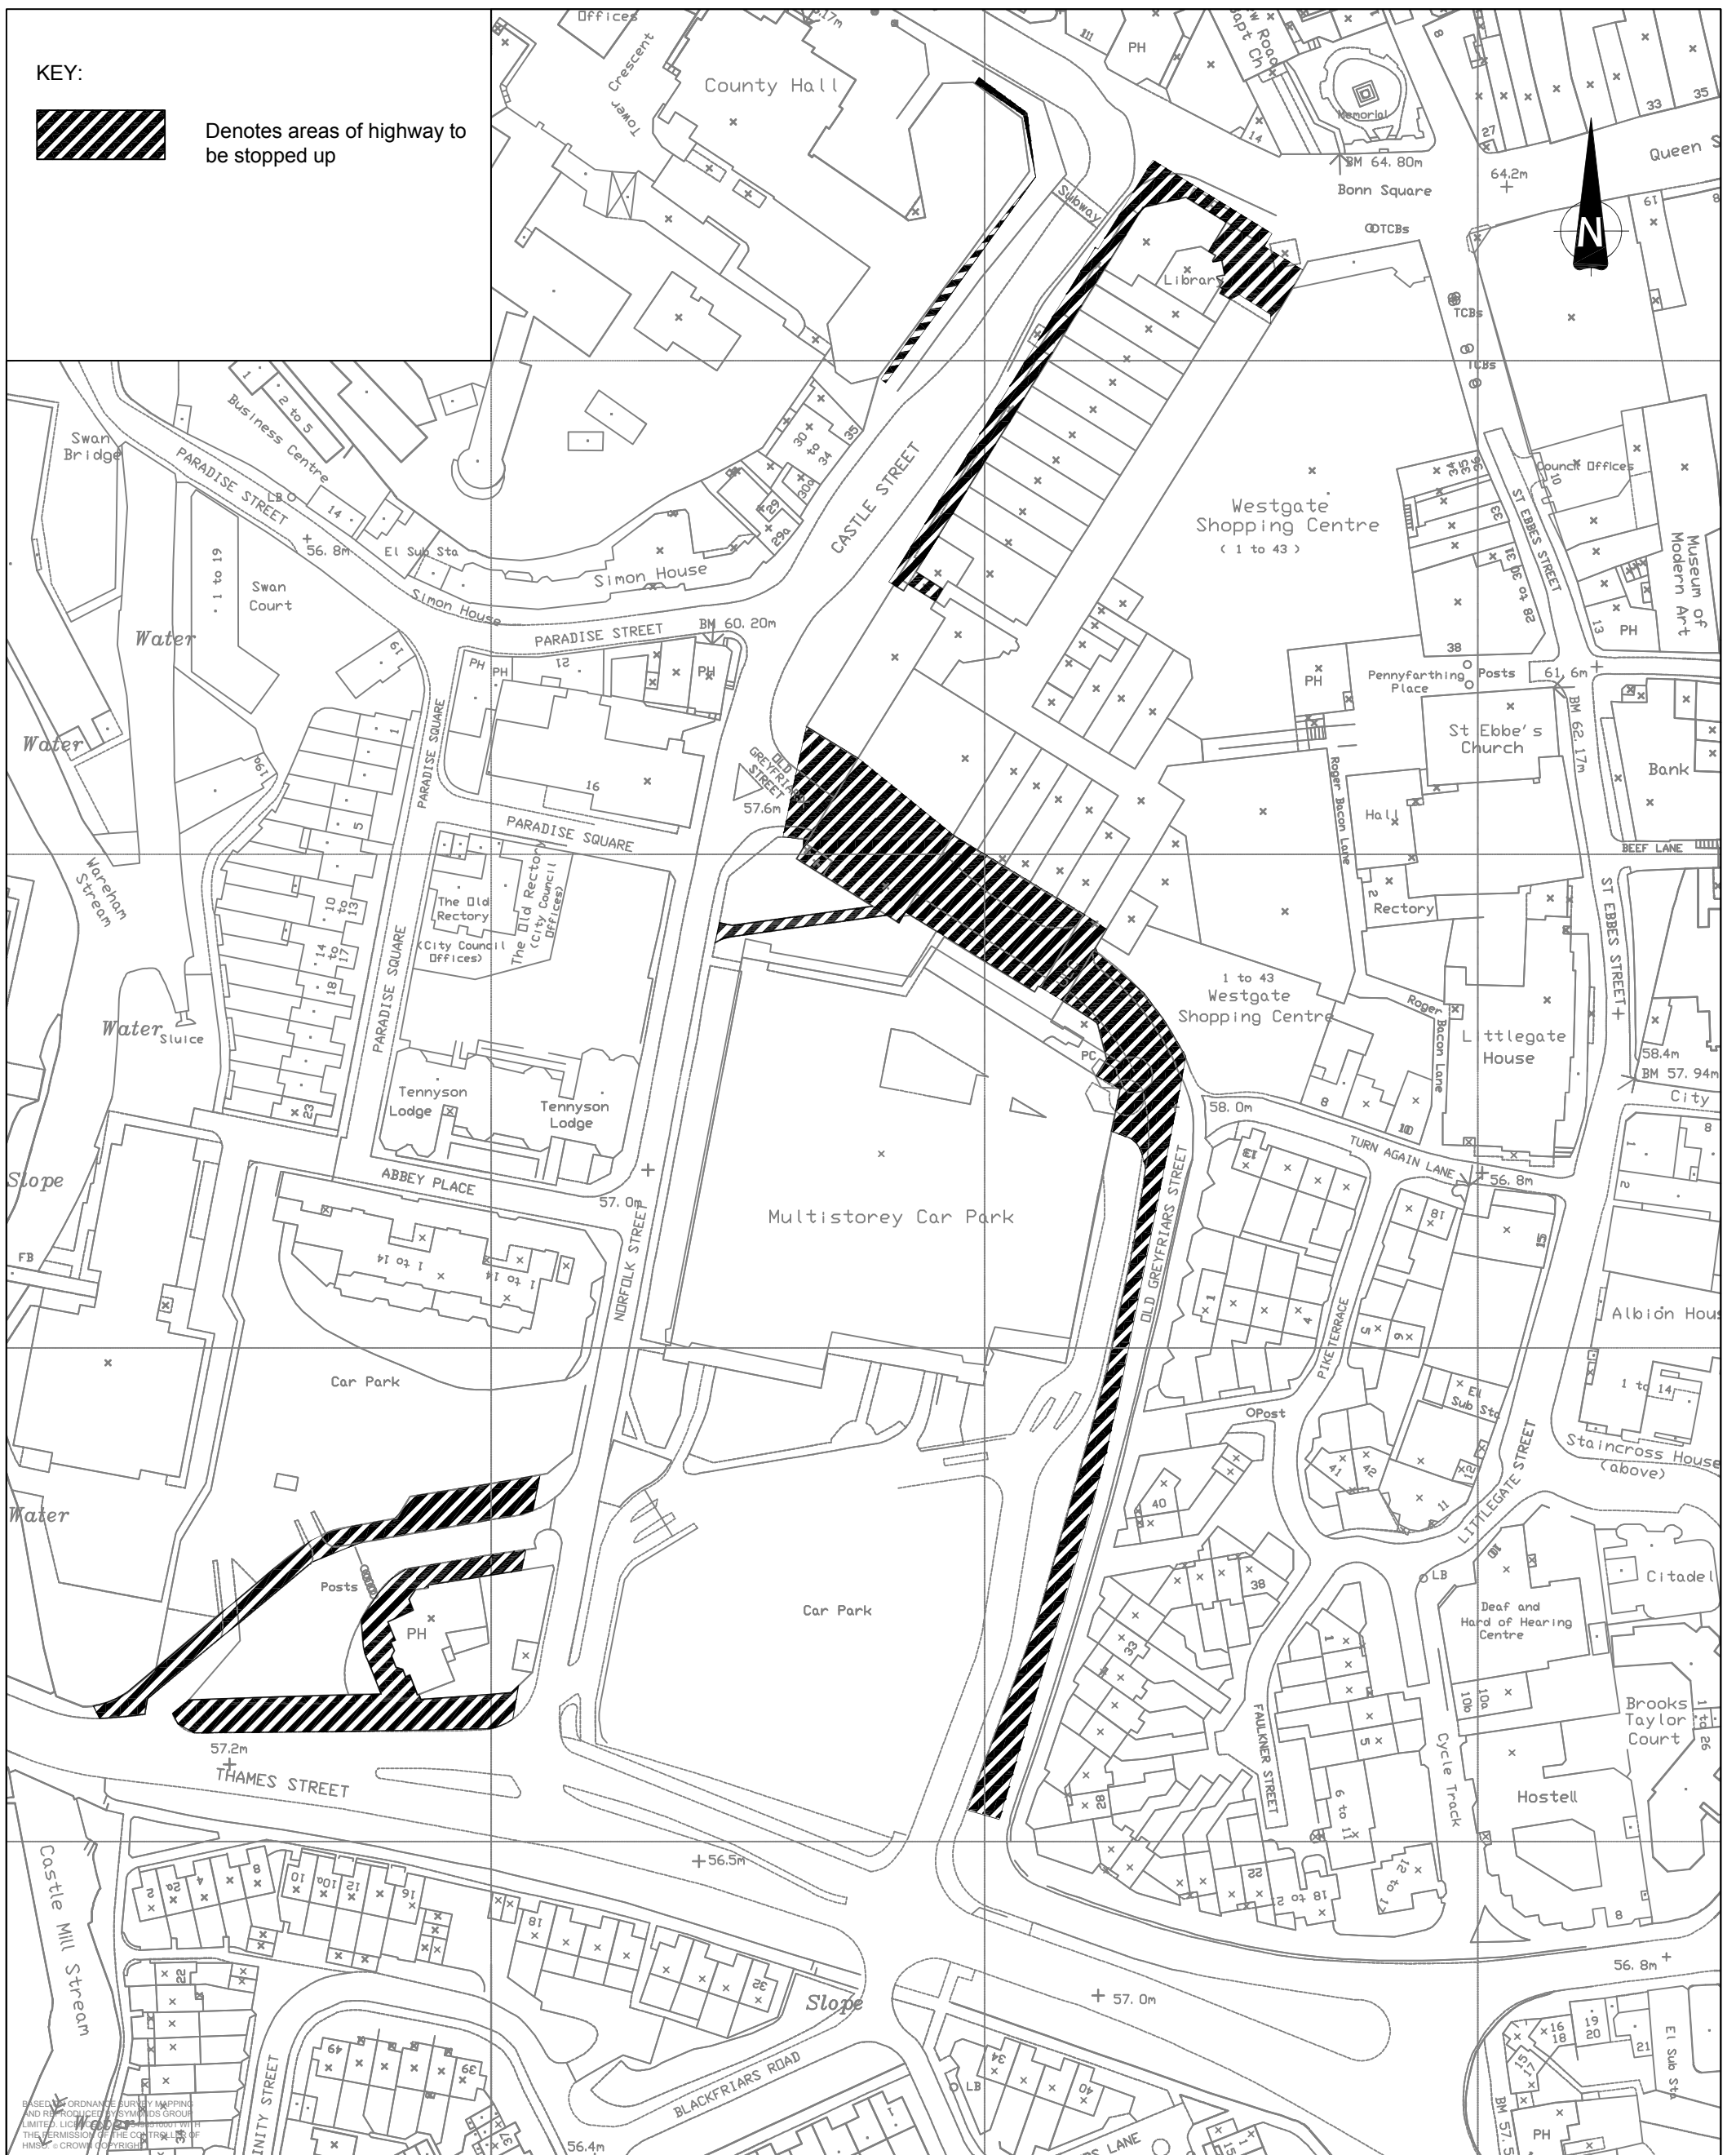

KEY:

Denotes areas of highway to be stopped up

WESTGATE, OXFORD

Highways to be Stopped up under S247

CAPITA SYMONDS

24 Holborn, London, EC1N 2LX
Tel: 020 7870 9300 Fax: 020 7870 9399

PLAN 2

DRAWN BY APM	CHECKED BY	PASSED BY	DATE 31/5/06	SCALES @A3 1:1250 0 5 10 15 20m	ISSUING OFFICE LONDON	DRAWING NUMBER CS110/T/370	REV B
-----------------	------------	-----------	-----------------	---------------------------------------	--------------------------	-------------------------------	----------

Current revision: